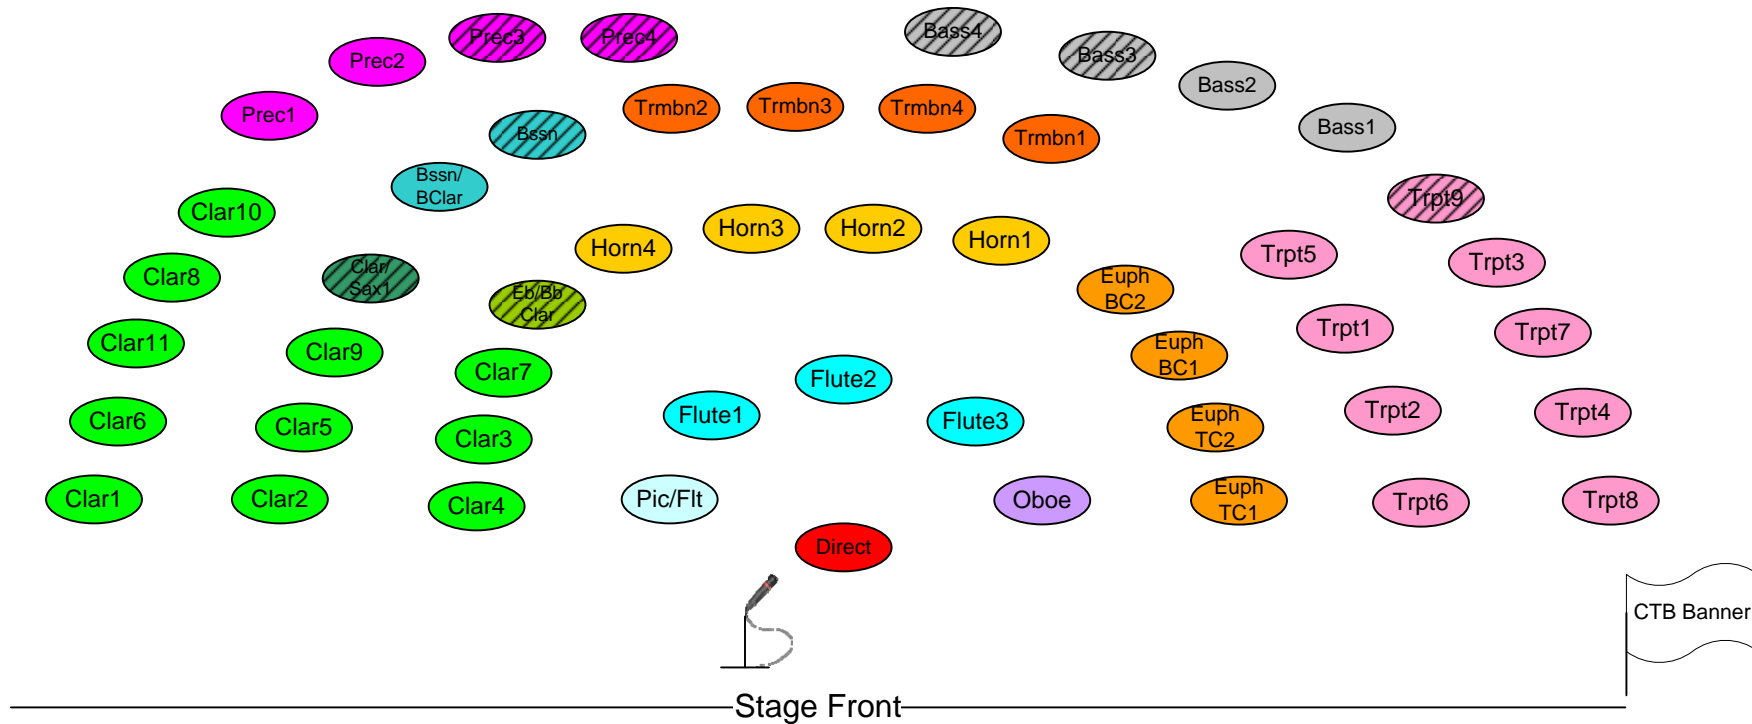

CTB 2016

Tenured Membership Positions

50 Tenured Membership Positions

-  Direct
-  Pic/Flt
-  Flute
-  Flt/Sax
-  Oboe
-  Eb Clar
-  Eb/Bb Clar
-  Clar
-  Clar/Sax
-  Bsn/BClar
-  Trpt
-  Horn
-  Bar TC
-  Bar BC
-  Trmbn
-  Bass
-  Prec

 = currently open position

CTB 2016

CTB Civic Events

Minimum Positions Requirement

16 Positions
No CTB performance
below these minimums

CTB Formal Concerts

Minimum Positions

26 Positions
(+ 7 music-dependent)
Requires substitutes
below these minimums

 = Depends on music parts