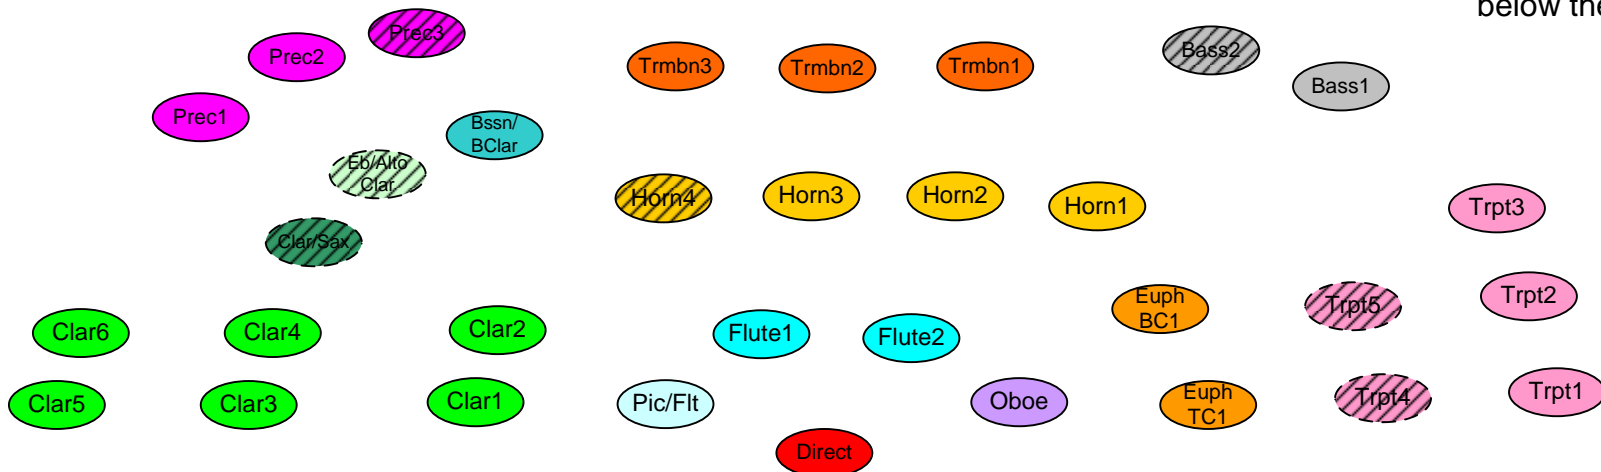

CTB 2016

Tenured Membership Positions

50 Tenured Membership Positions

-  Direct
-  Pic/Flt
-  Flute
-  Flt/Sax
-  Oboe
-  Eb Clar
-  Eb/Bb Clar
-  Clar
-  Clar/Sax
-  Bsn/BClar
-  Trpt
-  Horn
-  Bar TC
-  Bar BC
-  Trmbn
-  Bass
-  Prec

 = currently open position

CTB 2016

CTB Civic Events

Minimum Positions Requirement

16 Positions
No CTB performance
below these minimums

CTB Formal Concerts

Minimum Positions

26 Positions
(+ 7 music-dependent)
Requires substitutes
below these minimums

 = Depends on music parts