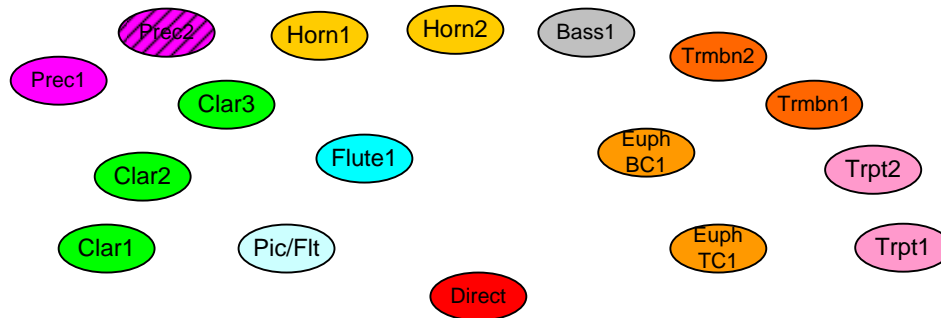

CTB 2016

Tenured Membership Positions

50 Tenured Membership Positions

-  Direct
-  Pic/Flt
-  Flute
-  Flt/Sax
-  Oboe
-  Eb Clar
-  Eb/Bb Clar
-  Clar
-  Clar/Sax
-  Bsn/BClar
-  Trpt
-  Horn
-  Bar TC
-  Bar BC
-  Trmbn
-  Bass
-  Prec

 = currently open position

CTB 2016

CTB Civic Events

Minimum Positions Requirement

16 Positions
No CTB performance
below these minimums

CTB Formal Concerts

Minimum Positions

26 Positions
(+ 7 music-dependent)
Requires substitutes
below these minimums

 = Depends on music parts