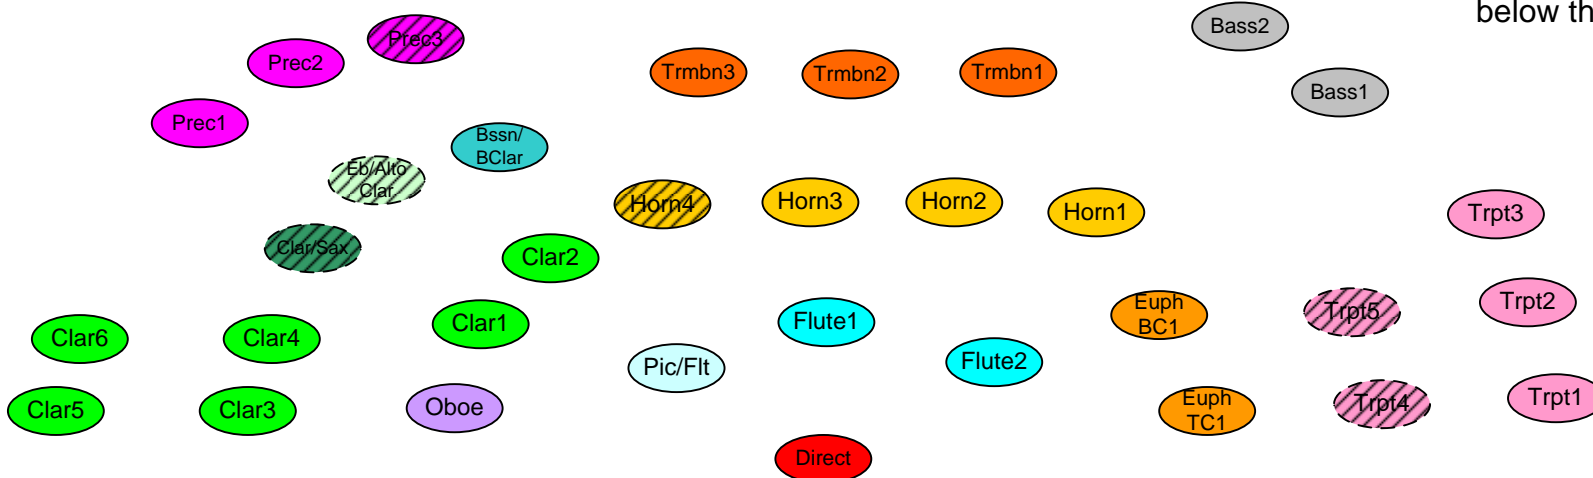

CTB 2014

Tenured Membership Positions

49 Tenured Membership Positions

- Direct
- Pic/Flt
- Flute
- Flt/Sax
- Oboe
- Eb Clar
- Eb/Bb Clar
- Clar
- Clar/Sax
- Bssn/BClar
- Trpt
- Horn
- Bar TC
- Bar BC
- Trmbn
- Bass
- Prec

CTB 2014

CTB Civic Events

Minimum Positions Requirement

16 Positions
No CTB performance
below these minimums

CTB Formal Concerts

Minimum Positions

27 Positions
(+ 6 music-dependent)
Requires substitutes
below these minimums

- Direct
- Pic/Flt
- Flute
- Flt/Sax
- Oboe
- Eb Clar
- Eb/Bb Clar
- Clar
- Clar/Sax
- Bssn/BClar
- Trpt
- Horn
- Bar TC
- Bar BC
- Trmbn
- Bass
- Prec

 = Depends on music parts