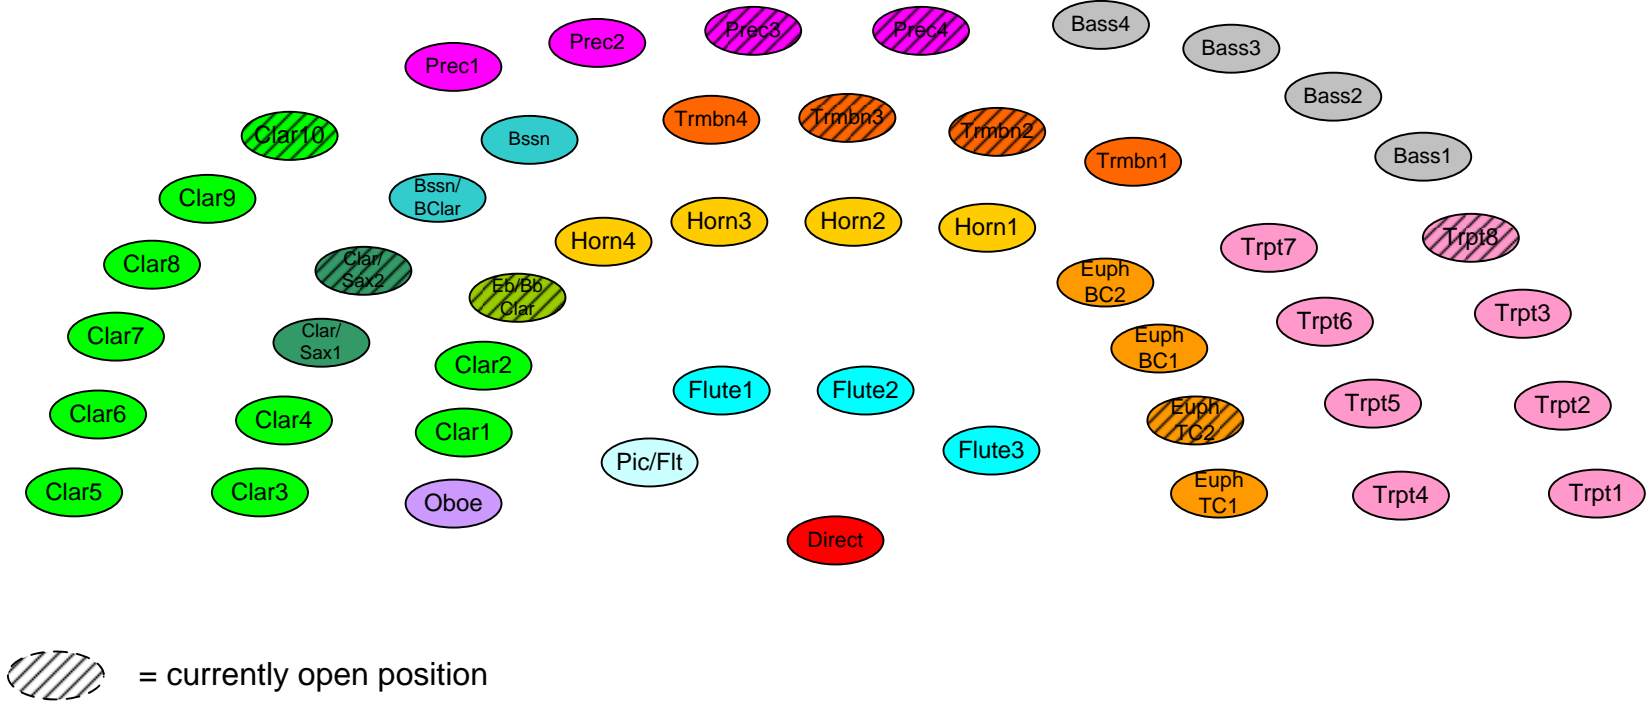

CTB 2014

Tenured Membership Positions

49 Tenured Membership Positions

- Direct
- Pic/Flt
- Flute
- Flt/Sax
- Oboe
- Eb Clar
- Eb/Bb Clar
- Clar
- Clar/Sax
- Bssn/BClar
- Trpt
- Horn
- Bar TC
- Bar BC
- Trmbn
- Bass
- Prec

CTB 2014

CTB Civic Events

Minimum Positions Requirement

16 Positions
No CTB performance
below these minimums

CTB Formal Concerts

Minimum Positions

27 Positions
(+ 6 music-dependent)
Requires substitutes
below these minimums

- Direct
- Pic/Flt
- Flute
- Flt/Sax
- Oboe
- Eb Clar
- Eb/Bb Clar
- Clar
- Clar/Sax
- Bssn/BClar
- Trpt
- Horn
- Bar TC
- Bar BC
- Trmbn
- Bass
- Prec

 = Depends on music parts