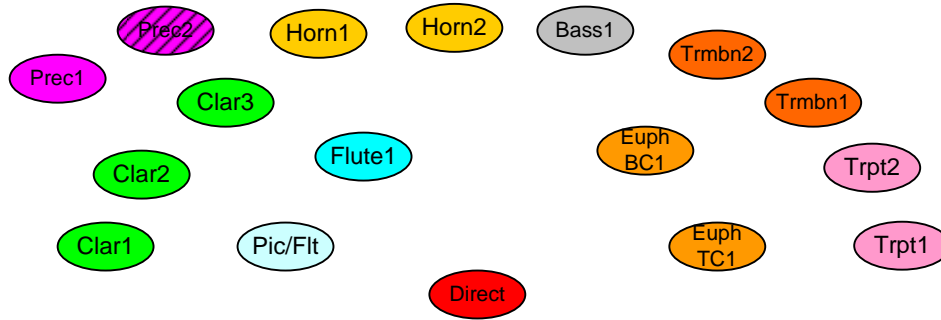

CTB 2014

Tenured Membership Positions

49 Tenured Membership Positions

- Direct
- Pic/Flt
- Flute
- Flt/Sax
- Oboe
- Eb Clar
- Eb/Bb Clar
- Clar
- Clar/Sax
- Bssn/BClar
- Trpt
- Horn
- Bar TC
- Bar BC
- Trmbn
- Bass
- Prec

CTB 2014

CTB Civic Events

Minimum Positions Requirement

16 Positions
No CTB performance
below these minimums

CTB Formal Concerts

Minimum Positions

27 Positions
(+ 6 music-dependent)
Requires substitutes
below these minimums

- Direct
- Pic/Flt
- Flute
- Flt/Sax
- Oboe
- Eb Clar
- Eb/Bb Clar
- Clar
- Clar/Sax
- Bssn/BClar
- Trpt
- Horn
- Bar TC
- Bar BC
- Trmbn
- Bass
- Prec

 = Depends on music parts